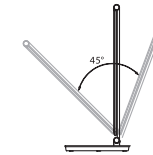

## Each component rotation range

- lamp head accept range of activity:
- please press on the lamp base when u adjust angle
  - lamp arm up and down open angel is 135°

- lamp body accept range of activity
- At the bottom of the lamps and lanterns before and after the adjustable Angle 45°