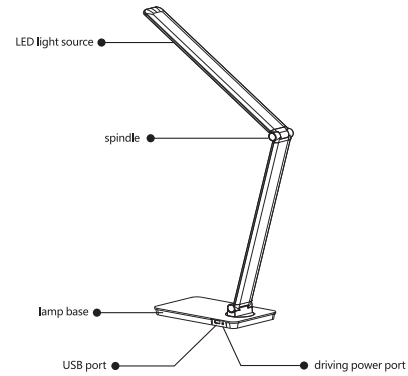

Product component

Warning

- Do not disassemble the product, to avoid being electric shocked.
- Use original adaptor in order to maintain the normal operation of the product
- Do not use the product in high temperature and high humidity place.
- To avoid being damaged of eyes, please do not look in the LED lighting source by your eyes.
- When happen the below conditions, Please remove the power cord and stop using.
  1) Power cable and cord are damaged.
  2) Lamp socket be damped or rained
  3) Lamp socket occurred smoke, sparks and etc
  4) The led bead abnormal flashing or damaged