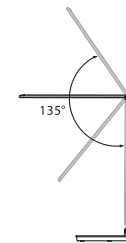

## Each component rotation range

- lamp head accept range of activity:
- please press on the lamp base when u adjust angle
  - lamp arm up and down open angel is 135°

- lamp body accept range of activity
- At the bottom of the lamps and lanterns before and after the adjustable Angle 45°