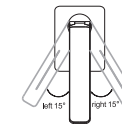

## Each component rotation range

- lamp head accept range of activity:
- please press on the lamp base when u adjust angle
  - lamp arm up and down open angel is 135°

- lamp body accept range of activity
- At the bottom of the lamps and lanterns before and after the adjustable Angle 45°

- lamp body accept range of activity
- lamp body left and right rotate angle each side 15°
  - please don't rotate lamp body forced, don't crash lamp arm, in case damage lamp)