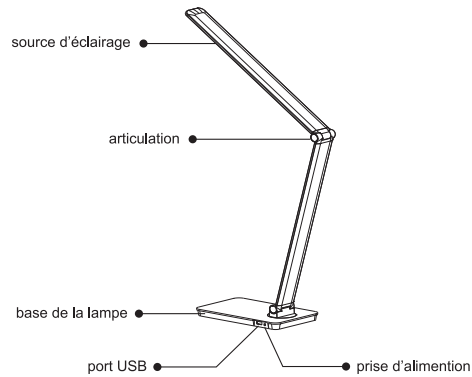

Caractéristiques

Avertissement

- Ne pas démonter le produit, risque de chocs électriques.
- Pour maintenir le fonctionnement normal de l'appareil, ne pas utiliser d'autres adaptateurs que celui d'origine.
- Ne pas utiliser le produit dans un milieu humide ou trop chaud, et proche d'une source de chaleur.
- Pour éviter tout risque d'endommagement des yeux, ne pas regarder la source d'éclairage directement.
- Si les événements ci-dessous se produisent, retirer le cordon d'alimentation et cesser d'utiliser l'appareil.
  1) Le câble d'alimentation et l'adaptateur sont endommagés.
  2) Le PAD tactile est mouillé.
  3) Le PAD tactile dégage de la fumée, des étincelles, etc...
  4) La source lumineuse clignote ou est endommagée.