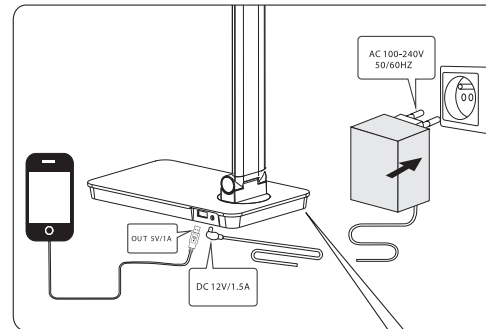

Fonctionnement

Réglages

ajustement facile de la source lumineuse possible jusqu'à 135°

ajustement facile d'inclinaison possible jusqu'à 45°

axe stable avec rotation jusqu'à 15° de part et d'autre