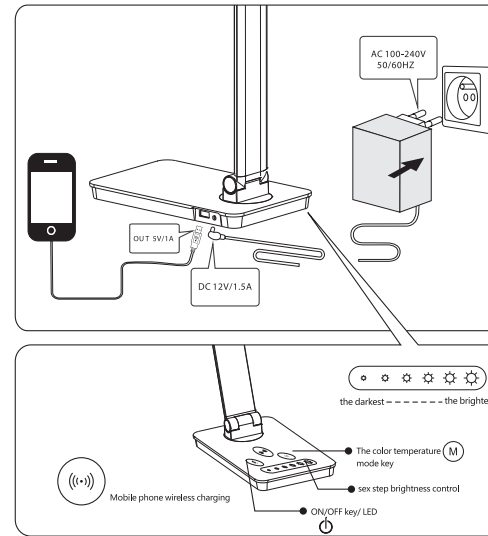

operating instruction

Each component rotation range

1. lamp head accept range of activity:
2. please press on the lamp base when u adjust angle
   - lamp arm up and down open angel is 135°

1. lamp body accept range of activity
2. At the bottom of the lamps and lanterns before and after the adjustable Angle 45°

1. lamp body accept range of activity
2. lamp body left and right rotate angle each side 15°
   - please don't rotate lamp body forced, don't crash lamp arm, in case damage lamp)