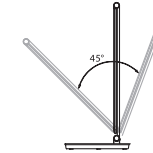

ajustement facile d'inclinaison possible jusqu'à 45°