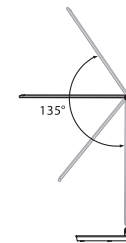

Réglages

ajustement facile de la source lumineuse possible jusqu'à 135°